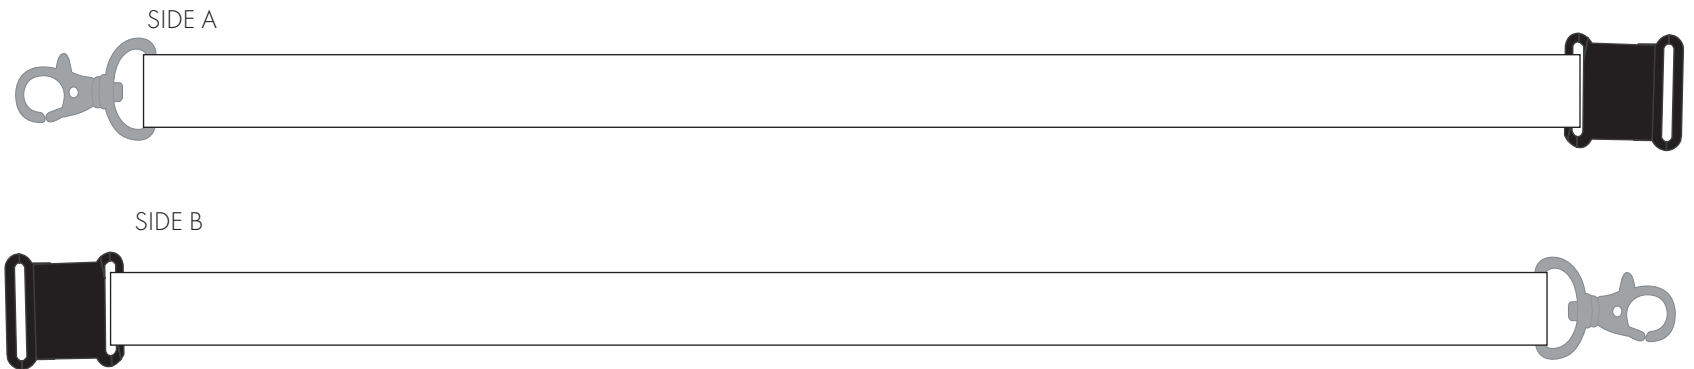

Your Ref:
Our Ref:

Quantity:
Version: 1

Product Code: ZL0023
Product Colour:

PRINTING CONCERNS:**PANTONE REFERENCE(S)**

 Full Colour

PLEASE NOTE:
WE CANNOT GUARANTEE THE
REVERSE ARTWORK POSITION

ARTWORK SCALE 22% Whole Length
Product Size: 900mm x 20mm

ARTWORK SCALE 40%
Product Size: 900mm x 20mm

Product Image for visualisation
- colours may vary

The dashed line is to demonstrate print area and will not appear on your printed item

PLEASE NOTE:

- All colours including print and product are for visual purposes only and should not be regarded as the actual colour of the product and print.
- Some products may vary from batch to batch and may differ from previous orders.
- The colour and texture of a product can also have an effect on the final print colour.
- By approving this order we accept that you understand these terms.